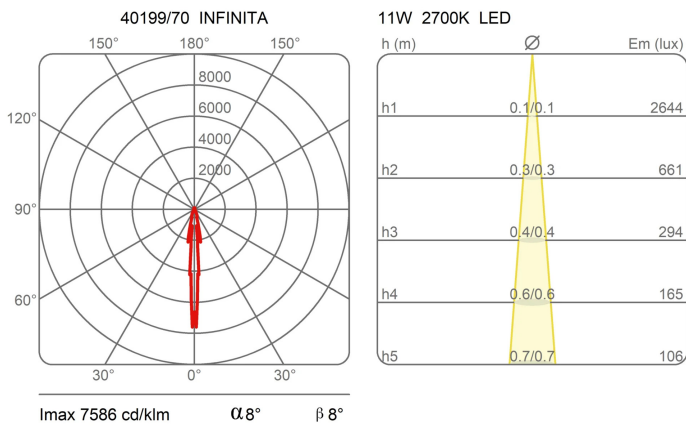

Light Module Infinita

Length 70 cm

Marta Sansoni

colors

Typology Pendant
Utilisation Indoor

24V 10 W 1000 lm

diffuse light

Clear glass lamp body available in three lengths: 70 cm, 120 cm and 150 cm.
Diameter 5,6 cm.

Family Light module Infinita
 Typology Pendant
 Utilisation Indoor

Dimensions

Height 70 cm
 Diameter 5,6 cm
 Power supply cable length 250 cm
 Weight 1.5 Kg

Materials

Structure glass aluminium Canopy aluminium

Voltage	24V	Watt	10 W
Power unit	Excluded	Lumen	1000 lm
Mounting Power Supply	External	CRI	>90
		Duration	50000 h
		CCT	2700 K
		Energy class	E

Certifications

Photometric curves

Colour variant code

40199/70